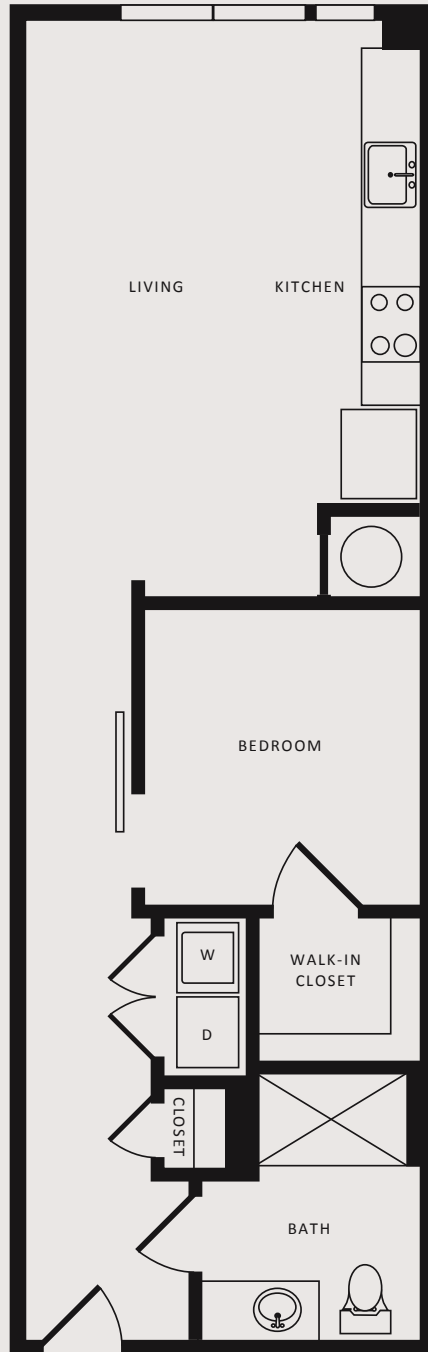

A8A

ONE BEDROOM
ONE BATH
665 SQUARE FEET

465 M St SW
Washington, DC 20024
P: 202.846.6406
MODERNONM@bozzutoliving.com

Dimensions and square footage are close but may vary slightly. Need specific apartment modifications or accommodations? Just let us know.